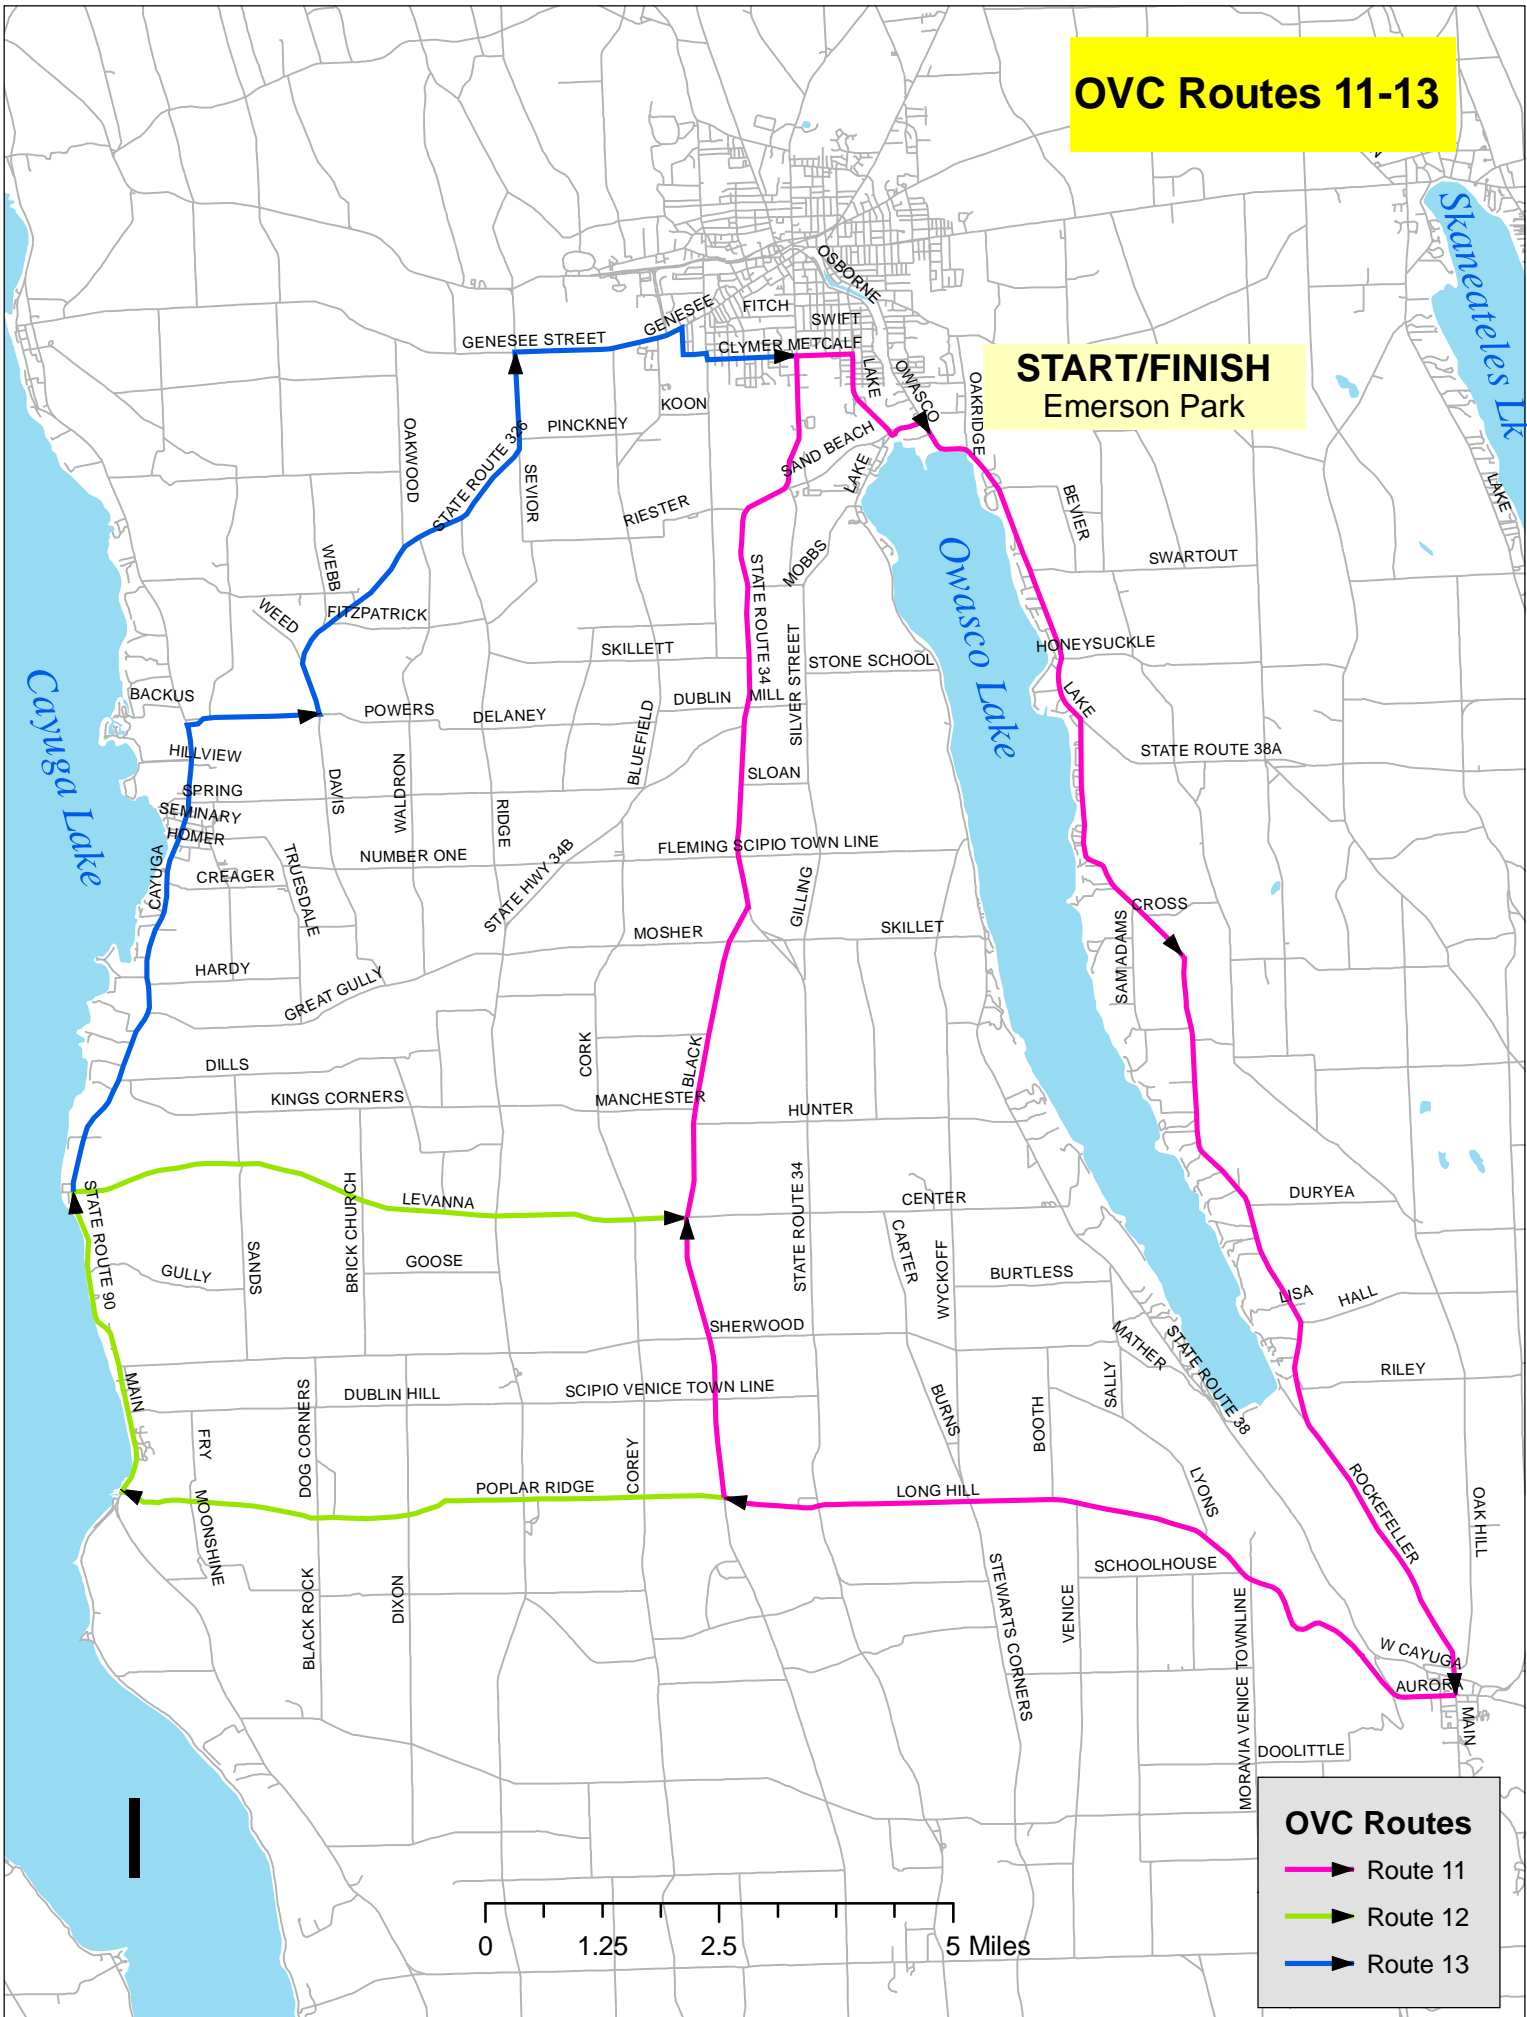

OVC Routes 11-13

START/FINISH
Emerson Park

OVC Routes

- Route 11
- Route 12
- Route 13

0 1.25 2.5 5 Miles